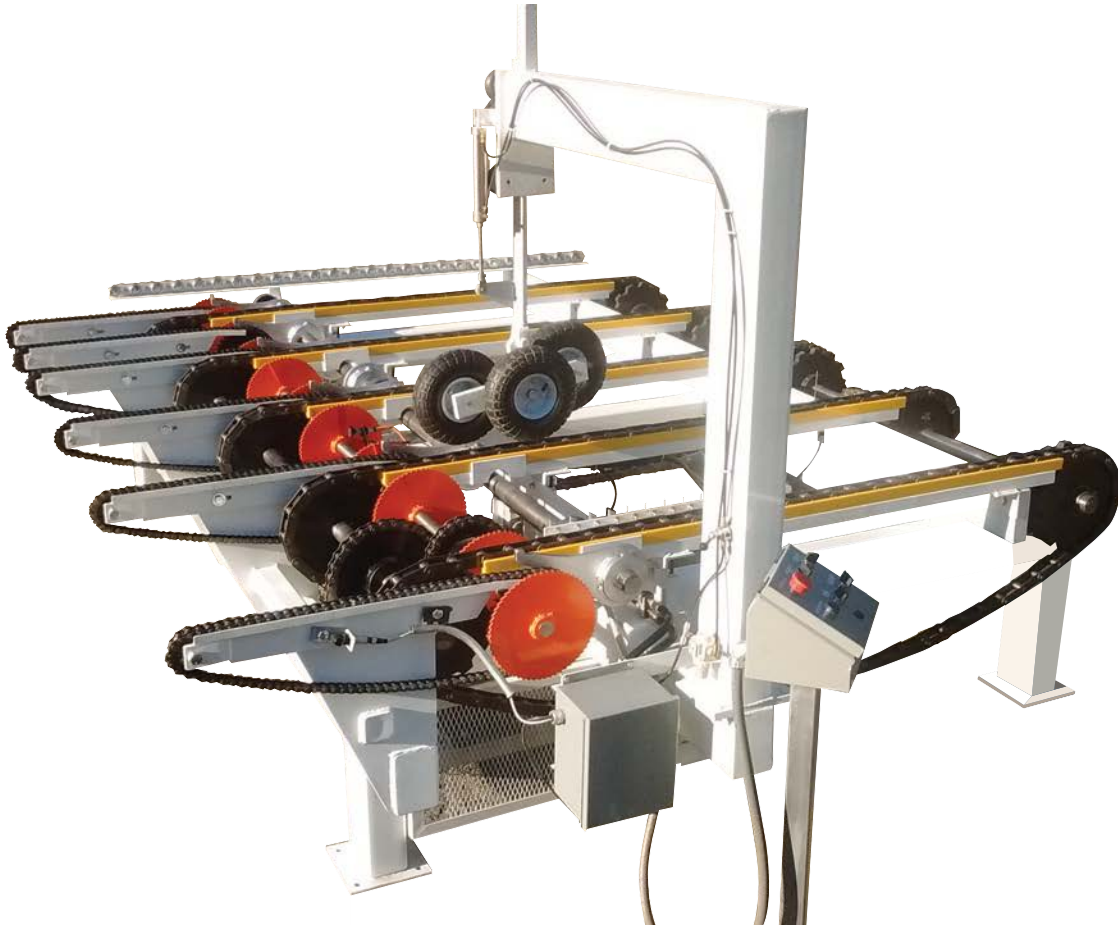

Accelerating Lug Loader

A money saving way to higher production efficiency!

If you don't need a ultra high speed lug loader here is an affordable alternative.
Equipment design and manufacturing with quality first.

Standard features include

Extra Lines of Chain
Extra Accelerating Wheels
Extra Speed - Up Chains
Adjustable Legs for Installation
T1 Flame Hardened Accelerating Wheels

Far Side Skatwheels
Adjustable Hold Down Wheels
Variable Speed Drive Motors
Console with Flex Cord
Planermill or Sawmill Application